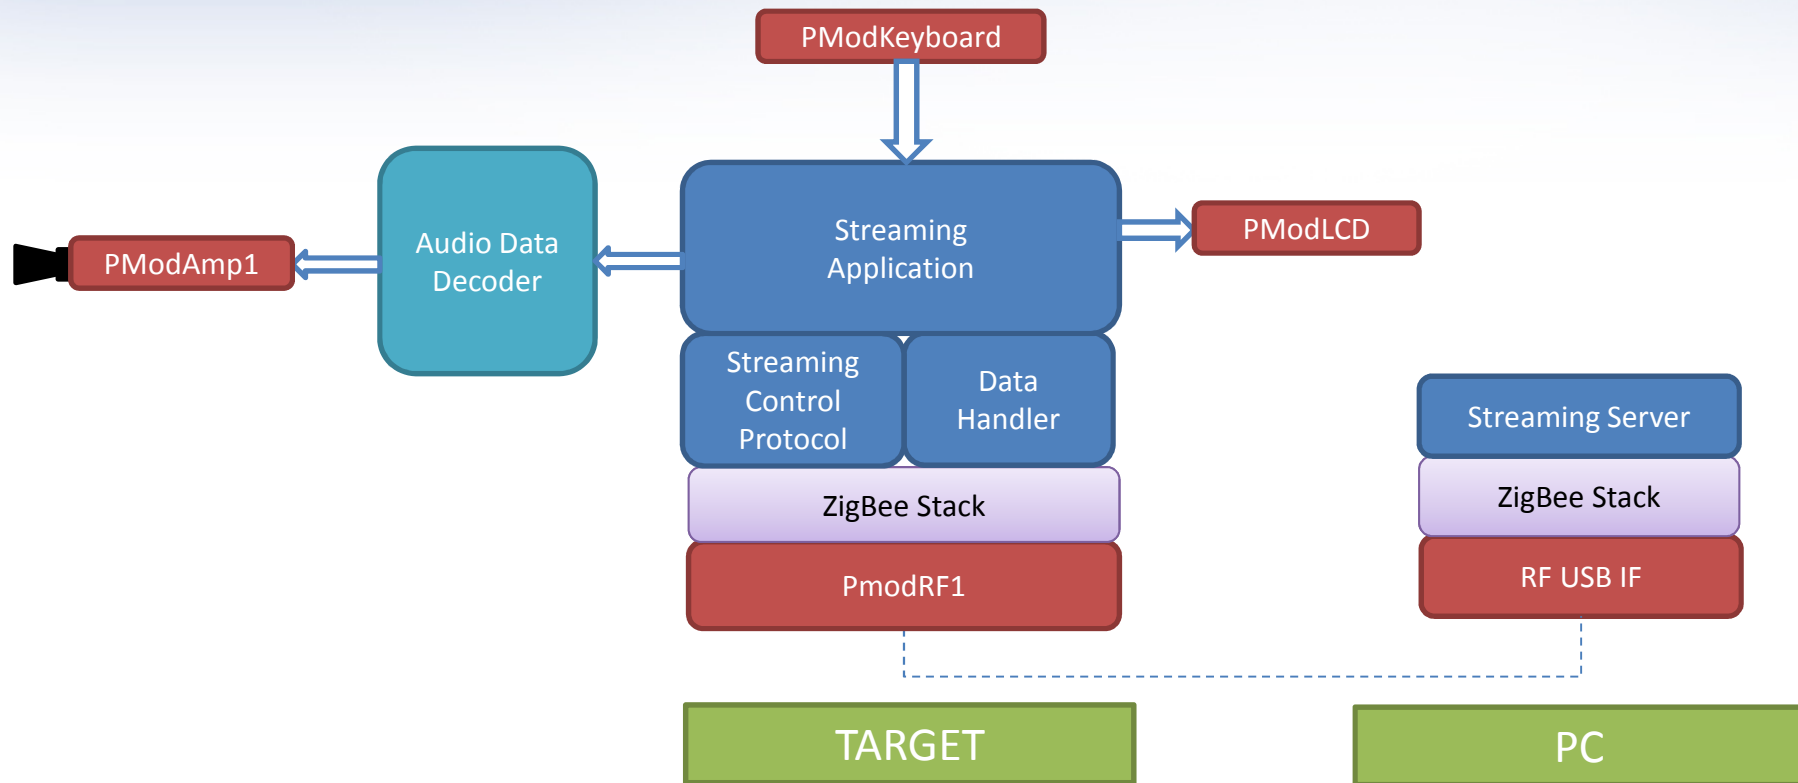

# Streaming Media Player

- **Anil Kumar Metla**
- **Anusha Gundarapu**
- **Ramu Akarapu**

# Block Diagram

# Identified Tasks

- Controllers
  - RF Controller
  - Keyboard
  - LCD
  - Amp
- Software
  - Streaming Server
  - Streaming Client
  - Decoder
- Available Components
  - ZigBee stack
  - ZigBee API

# Identified Challenges

- Understanding Zigbee Protocol Stack
- Too many controllers
- Limited Hardware resources